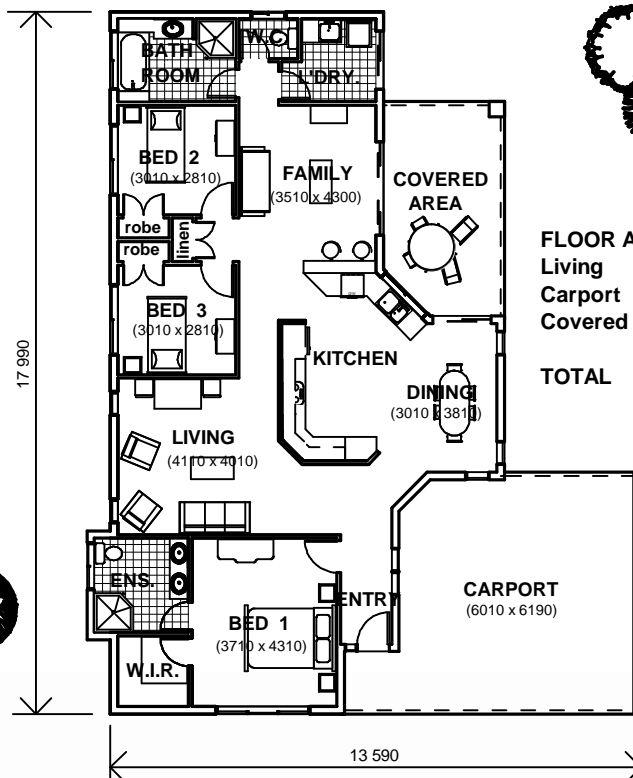

# "DEAGON"

<b>FLOOR AREA :</b>	
Living	142.8 sq.m.
Carport	38.6 sq.m.
Covered Area	16.3 sq.m.
<b>TOTAL</b>	<b>197.7 sq.m.</b>