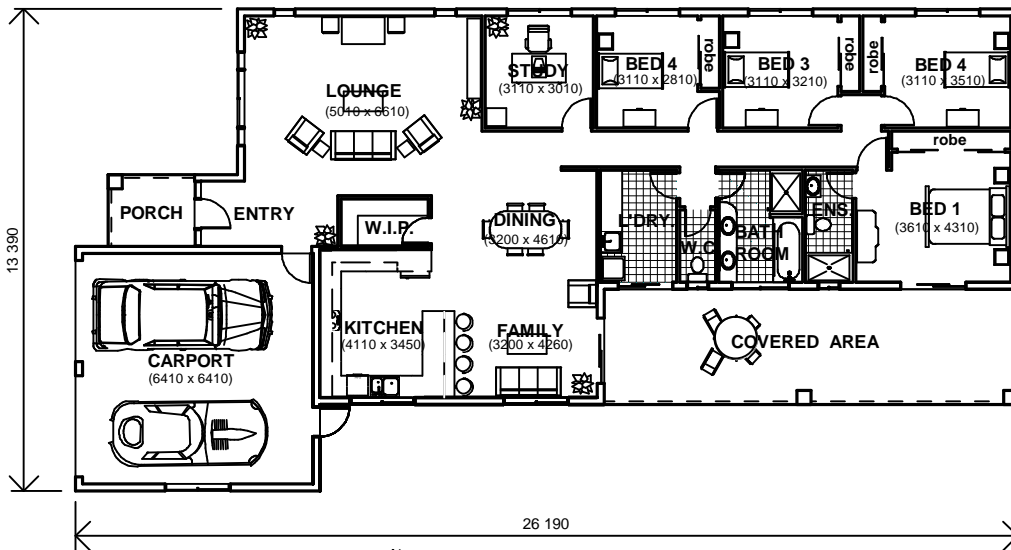

"KURABY"

FLOOR AREA	
Living (Inc. Carport)	240.0 sq.m.
Covered Area	36.8 sq.m.
Porch	4.8 sq.m.
TOTAL	281.6 sq.m.