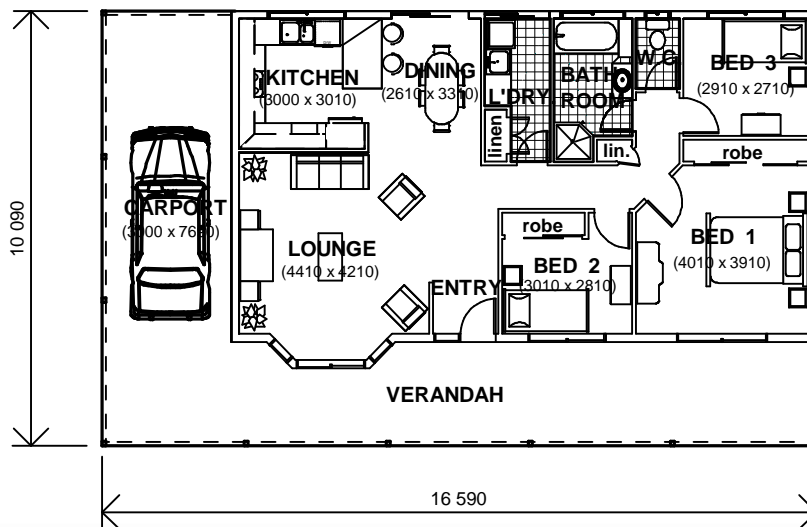

"LOGAN"

FLOOR AREA :	
Living	105.9 sq.m.
Carport	23.1sq.m.
Verandah	38.4 sq.m.
TOTAL	167.4 sq.m.